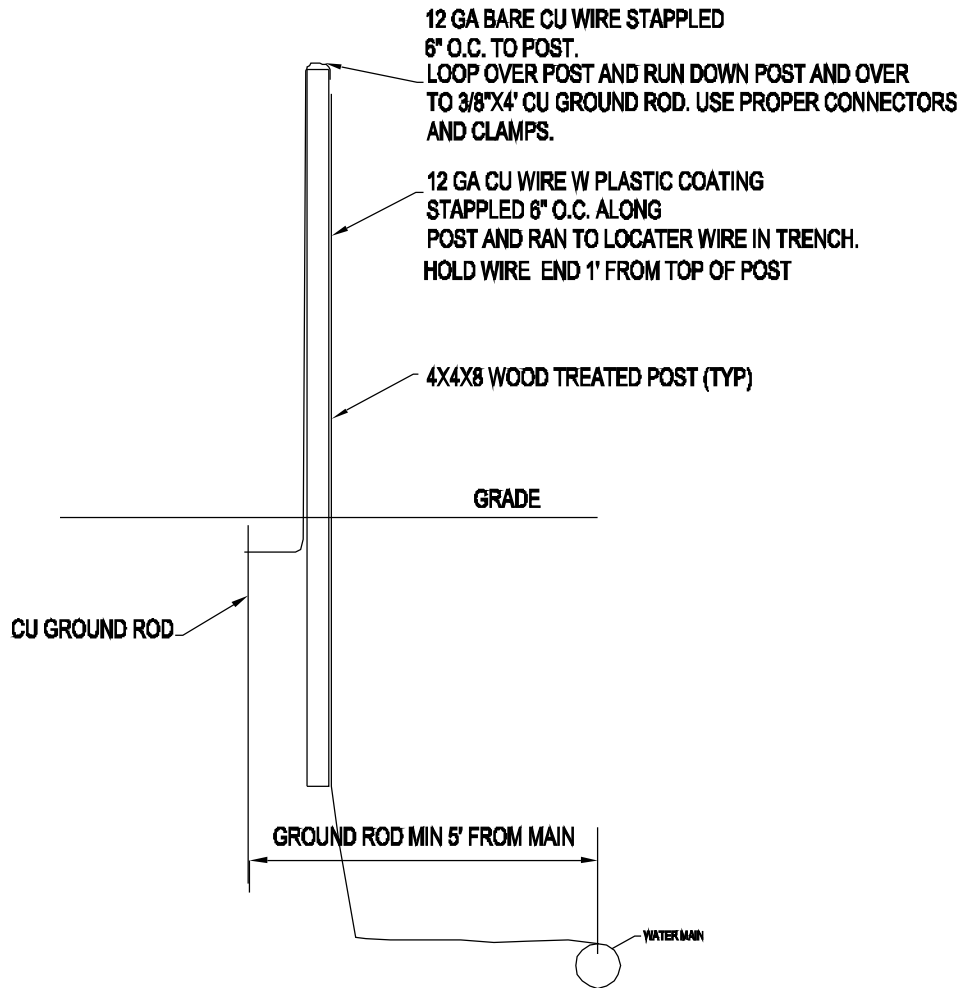

NO SCALE

LOCATER WIRE POST ASSEMBLY
MAX. DISTANCE 1000'

WIGWAM MUTUAL WATER COMPANY