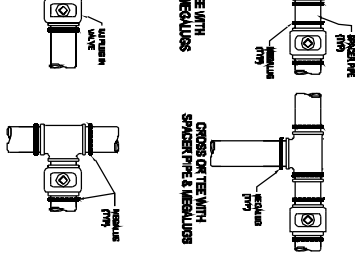

MUTUAL WATER COMPANY

WITH ANCHOR TEE

MUTUAL WATER COMPANY

WIGWAM MUTUAL WATER COMPANY