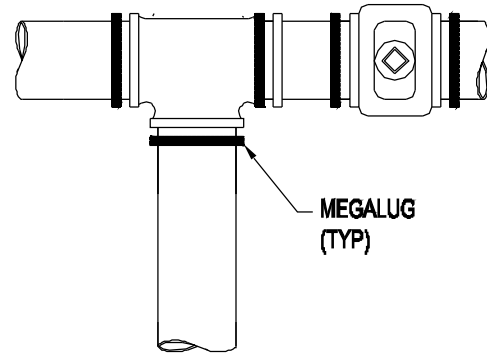

NO SCALE

CROSS OR TEE WITH
SPACER PIPE & MEGALUGS

CROSS OR TEE WITH
SPACER PIPE & MEGALUGS

END OF LINE DETAIL

WITH MJ ANCHOR TEE

WIGWAM MUTUAL WATER COMPANY