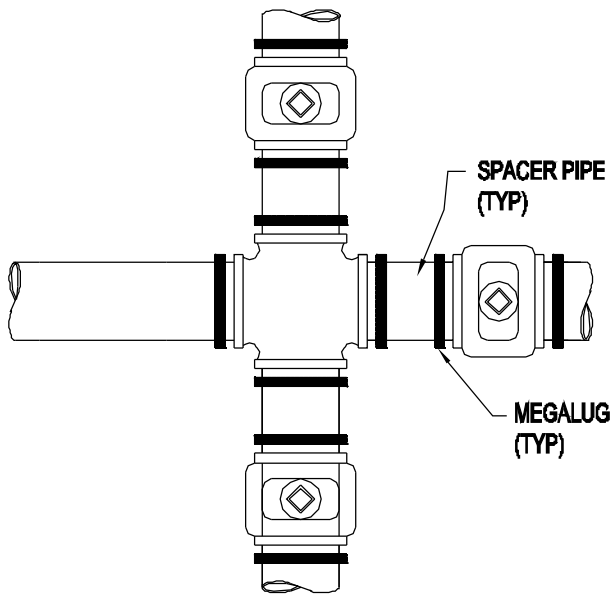

NO SCALE

CROSS OR TEE WITH
SPACER PIPE & MEGALUGS

CROSS OR TEE WITH
SPACER PIPE & MEGALUGS

END OF LINE DETAIL

WITH MJ ANCHOR TEE

WIGWAM MUTUAL WATER COMPANY