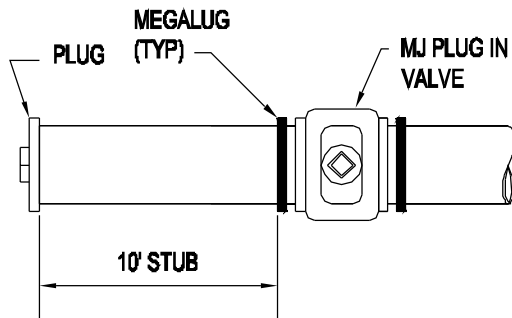

NO SCALE

CROSS OR TEE WITH
SPACER PIPE & MEGALUGS

CROSS OR TEE WITH
SPACER PIPE & MEGALUGS

END OF LINE DETAIL

WITH MJ ANCHOR TEE

WIGWAM MUTUAL WATER COMPANY