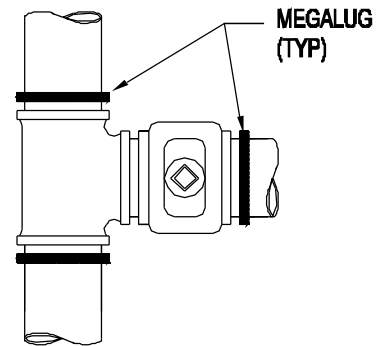

NO SCALE

CROSS OR TEE WITH
SPACER PIPE & MEGALUGS

CROSS OR TEE WITH
SPACER PIPE & MEGALUGS

END OF LINE DETAIL

WITH MJ ANCHOR TEE

WIGWAM MUTUAL WATER COMPANY